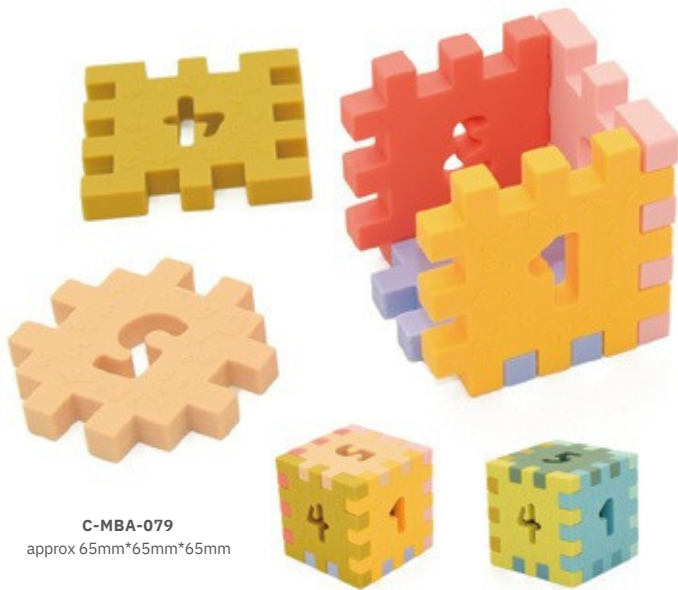

C-MBA-155
approx 108mm*98mm*139mm

C-MBA-069
approx 115mm*103mm*51mm

C-MBA-011
approx 130mm*75mm*35mm

36m+

C-MBA-079
approx 65mm*65mm*65mm

Interlocking Cube

Material: FDA silicone or LFGB on request
Non-toxic
MOQ: 500 pcs for custom color