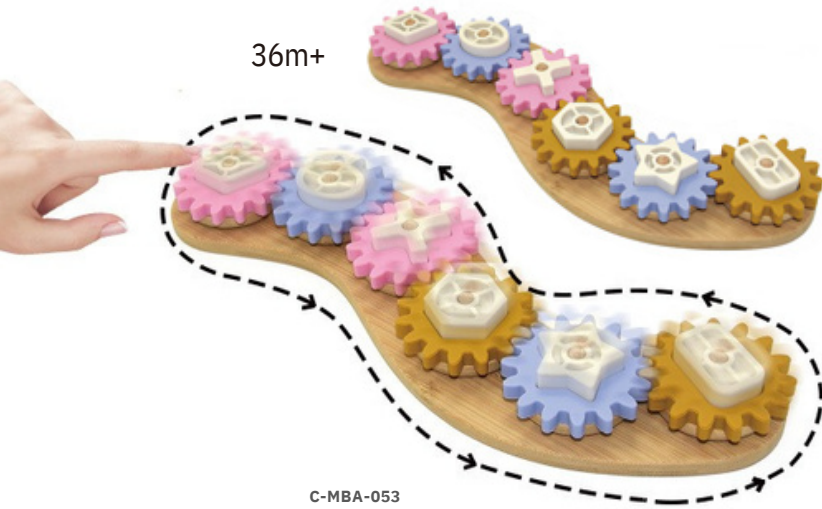

C-MBA-064
 approx 236mm*160mm*28mm

C-MBA-092
 approx 126mm*126mm*35mm

C-MBA-094
 approx 126mm*126mm*35mm

36m+

C-MBA-053
approx 396mm*124mm*42mm

Silicone Gears

Material: FDA silicone and bamboo
Non-toxic
MOQ: 500 pcs for custom color