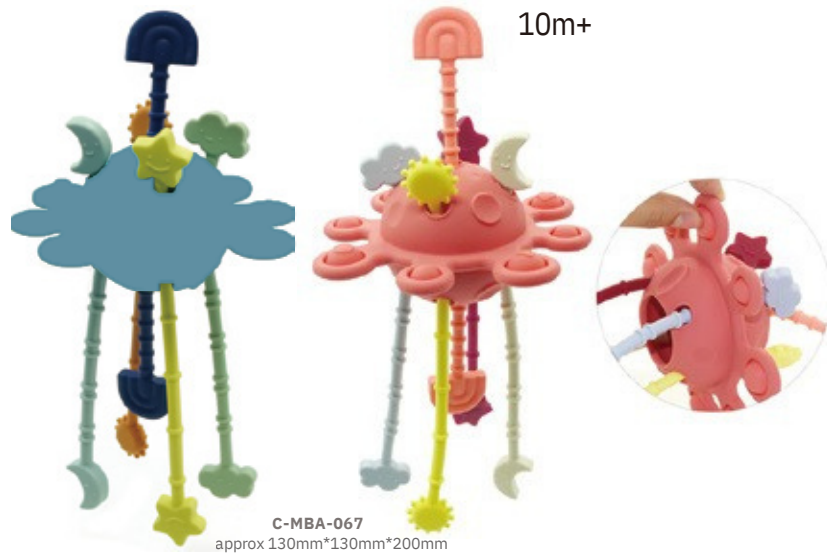

10m+

C-MBA-067
approx 130mm*130mm*200mm