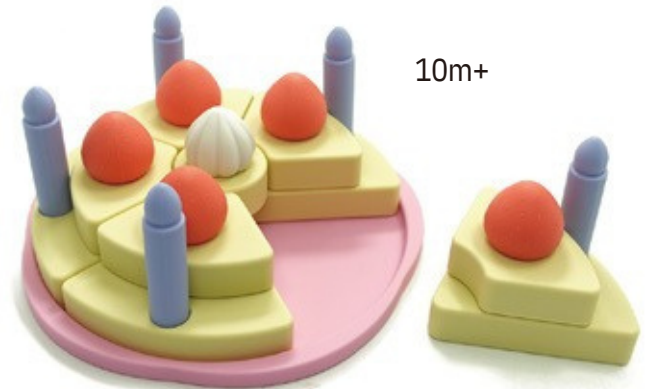

C-MBA-061
approx 196mm*195mm*90mm

C-MBH-005

Mini Tea Set

Material: FDA silicone or LFGB on request

Non-toxic

MOQ: 500 pcs for custom color

C-MBH-025

Approx: Large teapot:130mm*83mm*130mm Tea pot :73mm*73mm*75mm
Small teapot :73mm*73mm*52mm Spoon:90mm*21mm*8mm